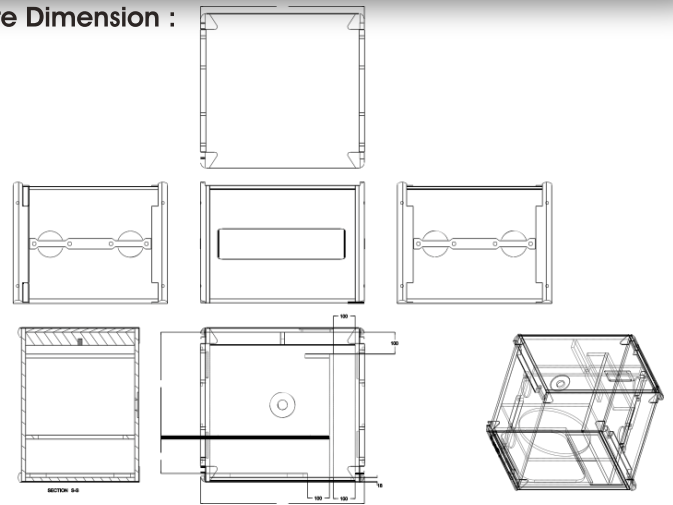

MP

MATIMO

SB18

**High Power Compact
Flyable Subwoofer**
1 x 18 inch

2400 Watt
Program Power

Specification

MATIMO

MP SB18

Enclosure Dimension :

FEATURE:

- > High Power Compact Flyable & Ground Subwoofer
- > 6th Order Design for Long Throw & Near Field Sound Coverage optional: flying accessories

SPECIFICATION

Power Capacity (AES Standards)